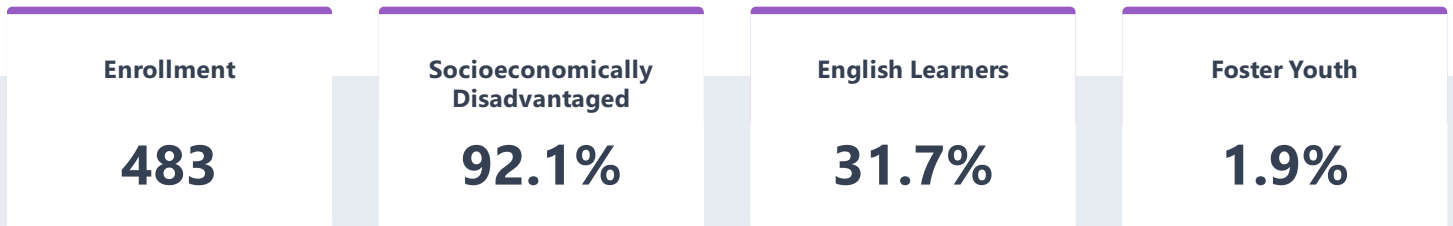

## School Details

<b>NAME</b> Wilson Elementary	<b>ADDRESS</b> 2894 North Belle Street San Bernardino, CA 92404-3915	<b>WEBSITE</b> N/A	<b>GRADES SERVED</b> K-5
----------------------------------	---	-----------------------	-----------------------------

## Student Population

Explore information about this school's student population.