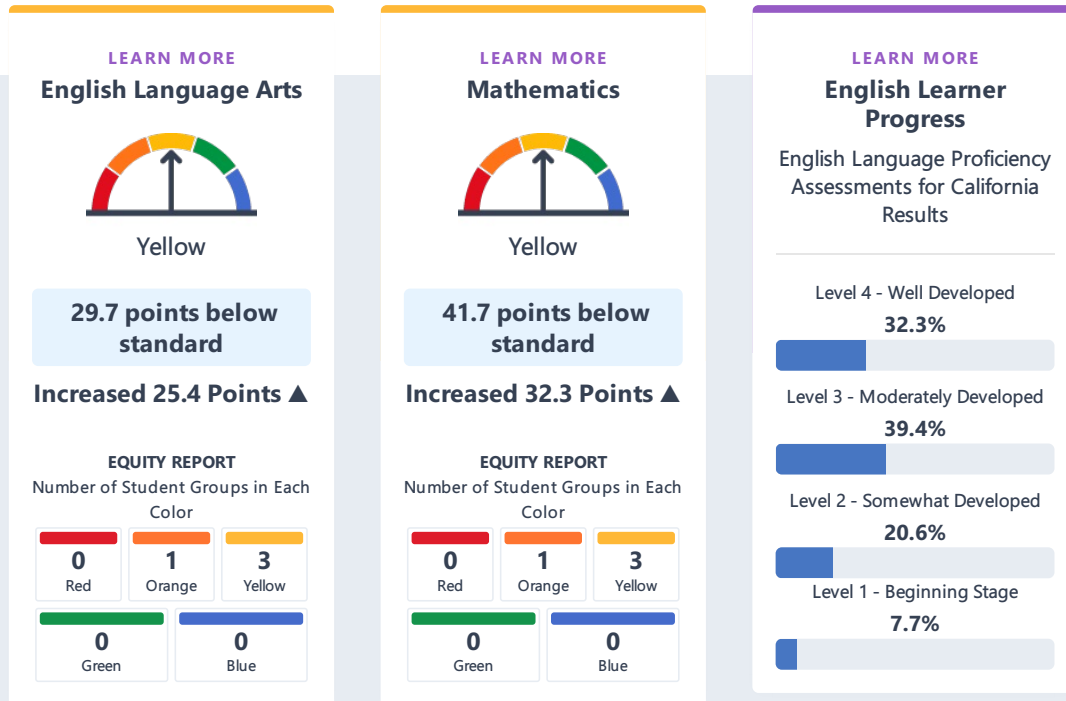

## School Details

<b>NAME</b> Wilson Elementary	<b>ADDRESS</b> 2894 North Belle Street San Bernardino, CA 92404-3915	<b>WEBSITE</b> N/A	<b>GRADES SERVED</b> K-5
----------------------------------	---	-----------------------	-----------------------------

## Student Population

Explore information about this school's student population.

# Academic Performance

View Student Assessment Results and other aspects of school performance.